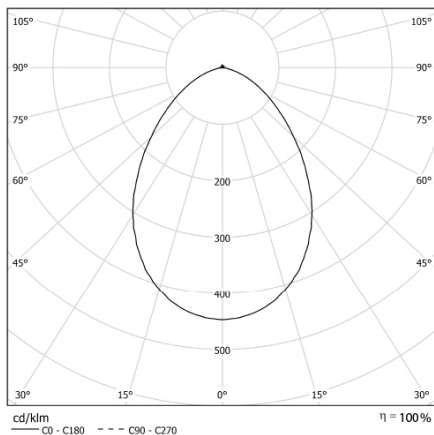

## HALL LED ESSENTIAL Medium

IP54 protection from the bottom

CODE		FLUX	SIZE	CERTIFICATIONS
38MP9K4M54EM	9W 4000K	1400lm	210mm	    