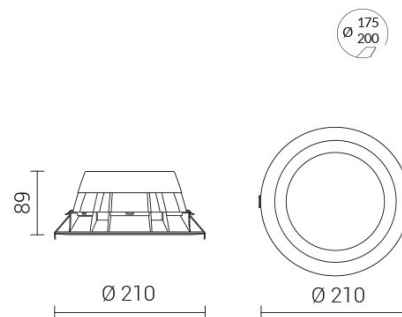

## HALL LED ESSENTIAL Medium

IP54 protection from the bottom

CODE		FLUX	SIZE	CERTIFICATIONS
38MP9K4M54EM	9W 4000K	1400lm	210mm	    